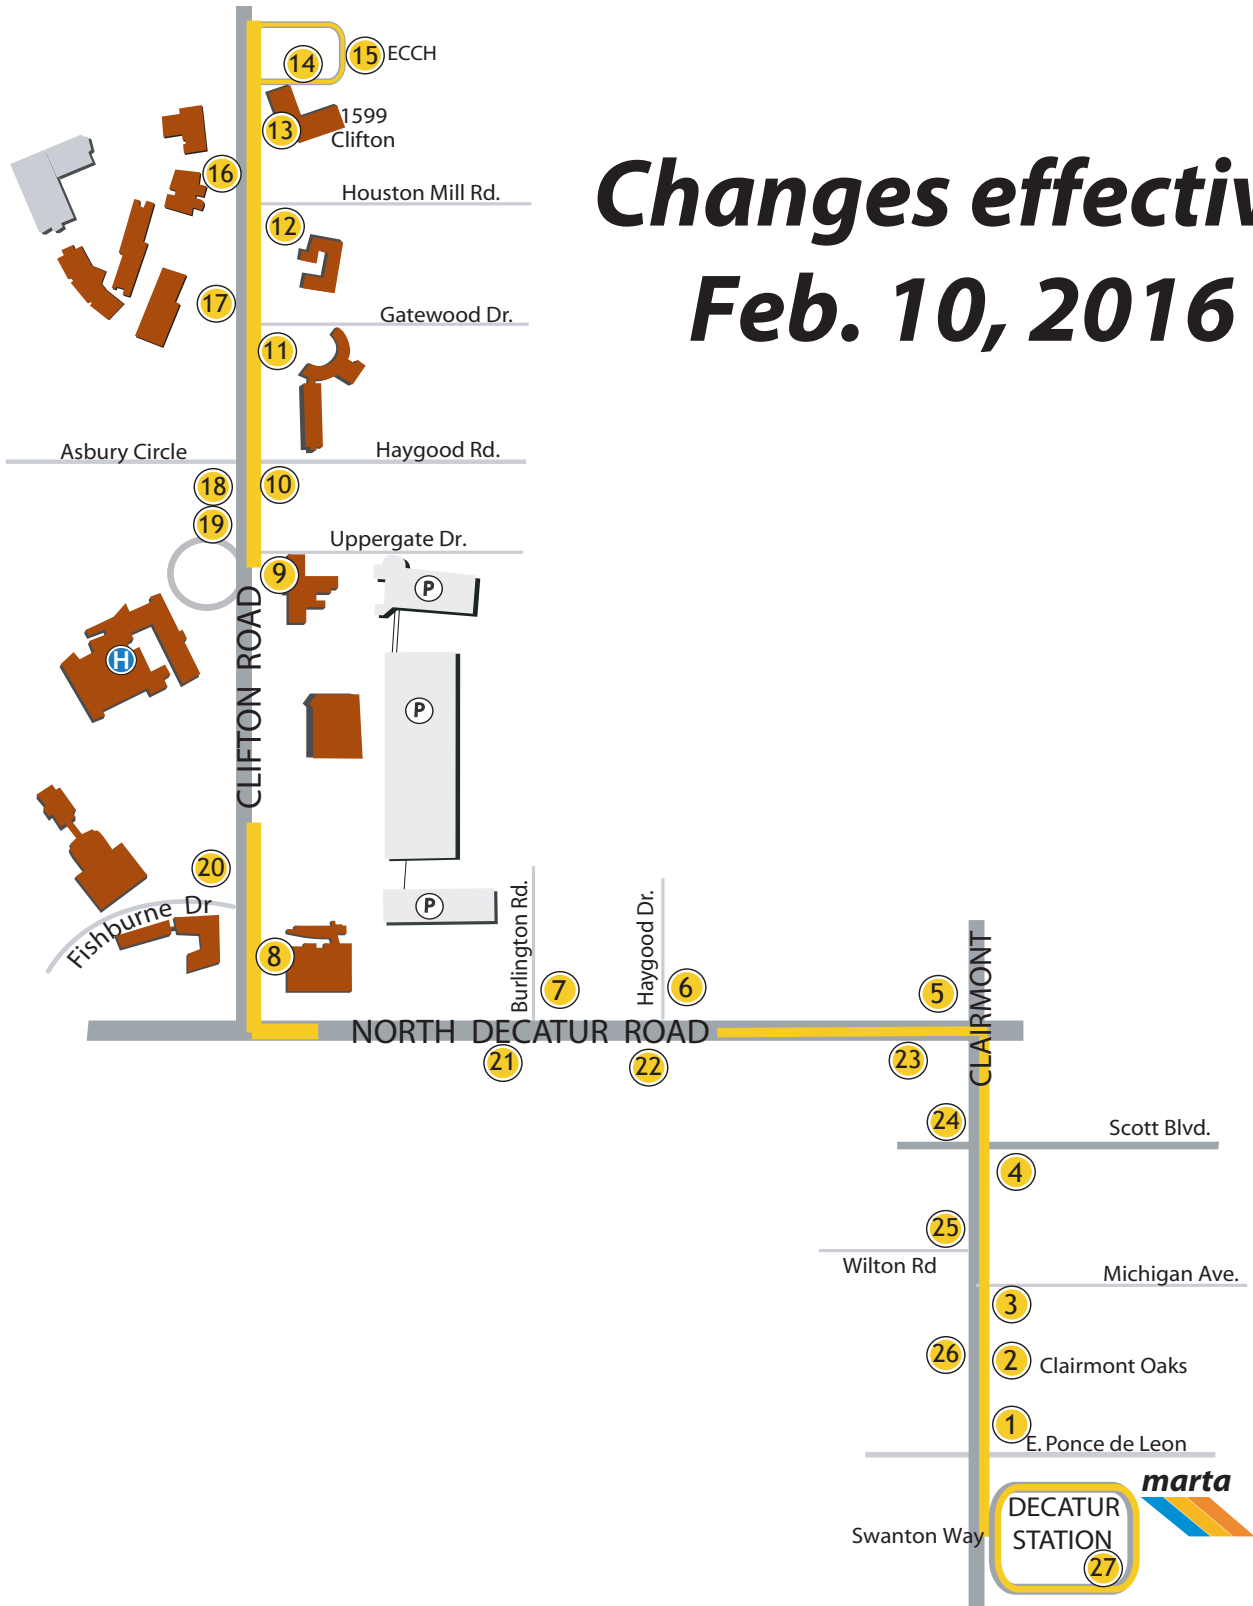

ROUTE CCTMA

Monday - Friday 5:35 am - 7:55 pm

Times listed are approximate. Please plan ahead and allow for occasional and unavoidable delays due to traffic or construction. Visit www.emory.transloc.com for realtime shuttle tracking. Live monitor located at Woodruff Circle Transit Hub.

Changes effective Feb. 10, 2016

****New Schedule starts Weds. Feb 10****

Decatur / Emory

Mon-Fri service only

**Decatur
MARTA Station
(Swanton Way)**

**Emory
Conf. Ctr.
Hotel (ECCH)**

Departure times:

5:35 AM 5:50 AM

6:10 6:40

6:40 7:10*

7:10 7:30*

**NO SERVICE
ON THESE DATES**

- Friday, January 1, 2016**
- Monday, January 18**
- Monday, May 30**
- Monday, July 4**
- Monday, September 5**
- Thursday, November 24**
- Friday, November 25**
- Friday, December 22**
- Monday, December 26**

**These trips go out of service in Decatur*