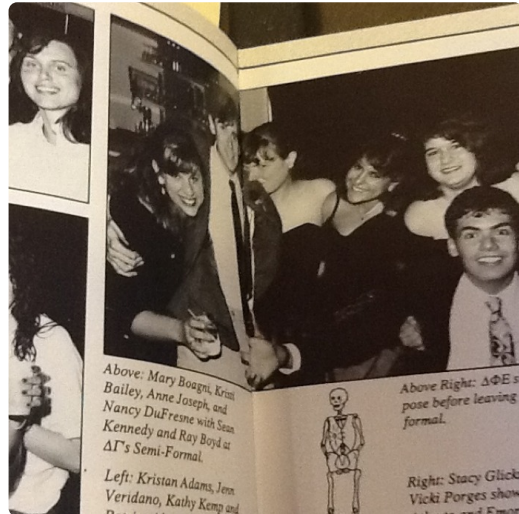

Above: Mary Boagni, Krista Bailey, Anne Joseph, and Nancy DuFresne with Sean Kennedy and Ray Boyd at ΔΓ's Semi-Formal.

Above Right: ΔΦΕ's pose before leaving formal.

Right: Stacy Glick and Vicki Porges show...